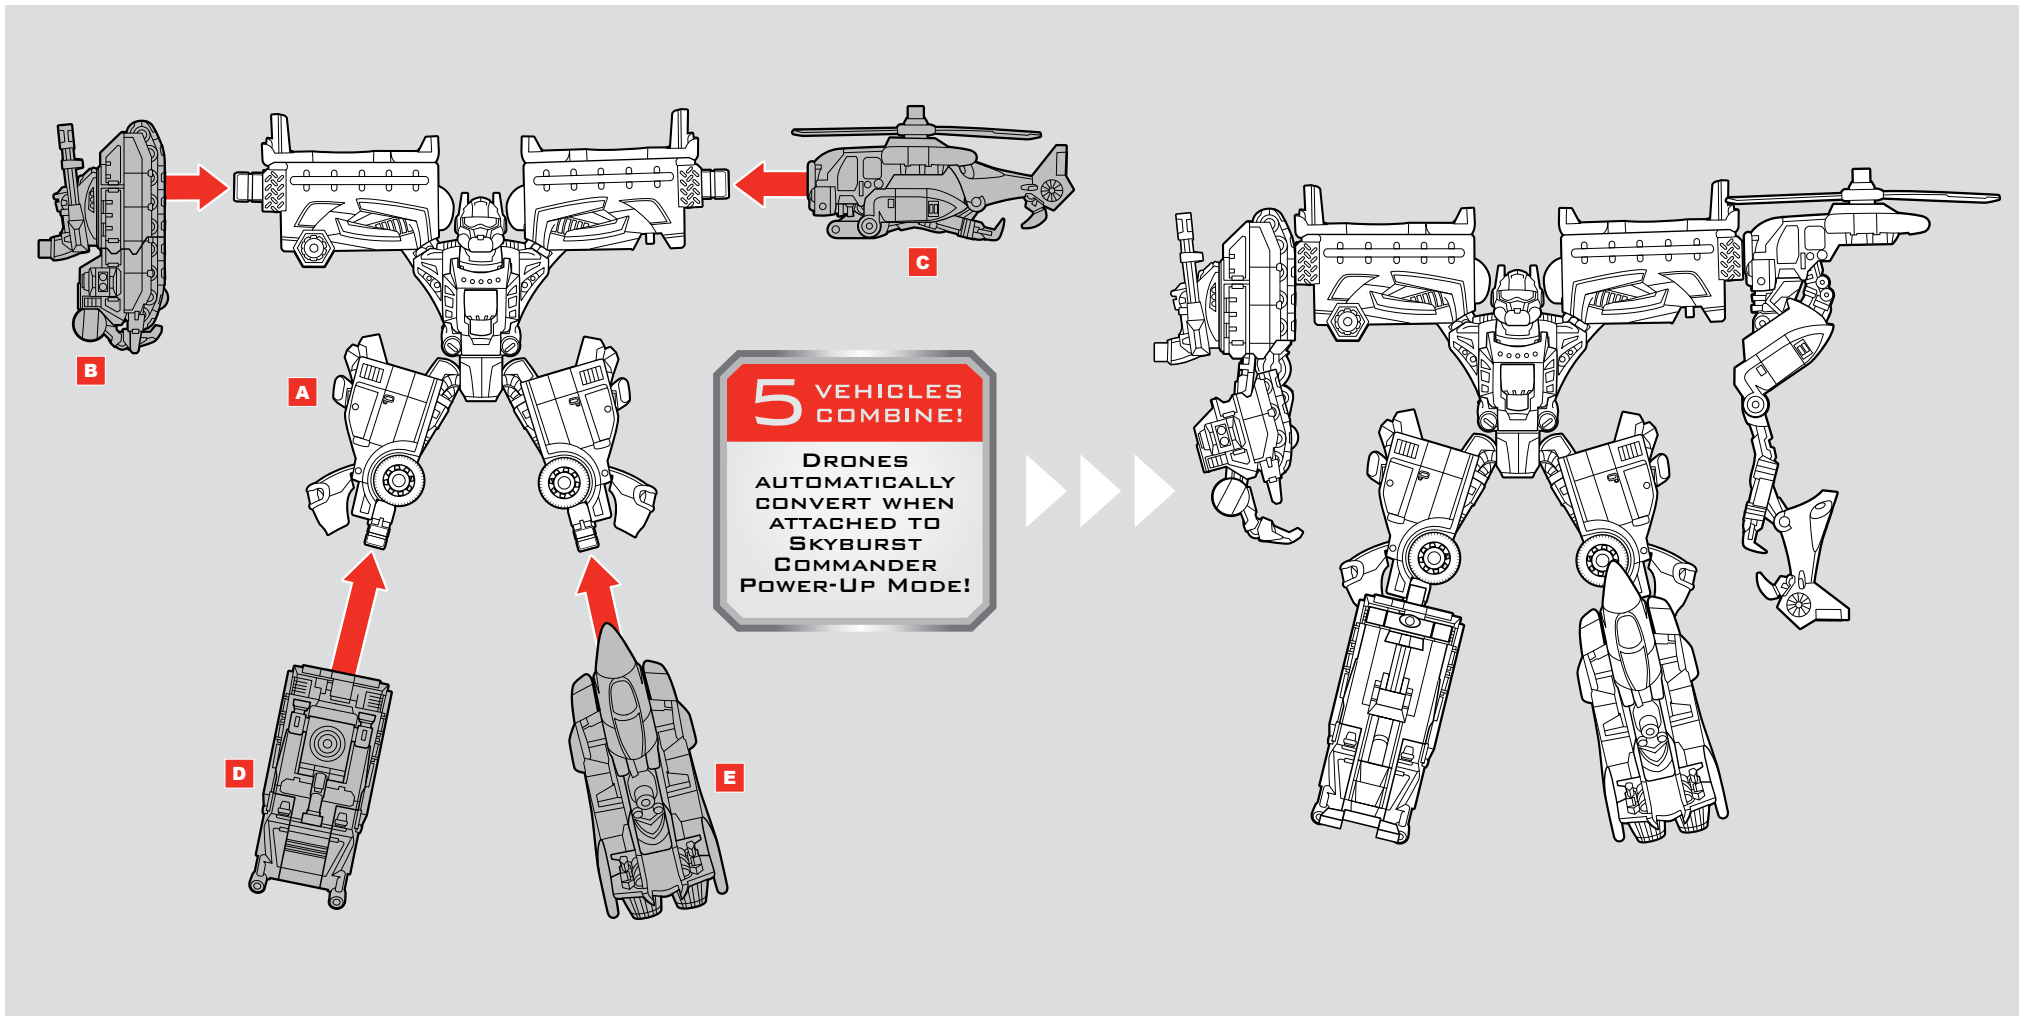

TRANSFORMERS

STAKEDOUT™ with PROTECTOBOTS®

LEVEL: 0 1 2 3 4 5
INTERMEDIATE

NOTE: Some parts are made to detach if excessive force is applied and are designed to be reattached if separation occurs. Adult supervision may be necessary for younger children.

4

5

6

7

POWER CORE COMBINERS

POWER CORE COMBINERS

- MINI-CONS™ (SOLD SEPARATELY) AND DRONE VEHICLES ATTACH TO POWER UP ANY COMMANDER FIGURE (SOLD SEPARATELY)!

© 2010 Hasbro. All Rights Reserved.
TM & ® denote U.S. Trademarks.
Manufactured under license from Tomy Company, Ltd.